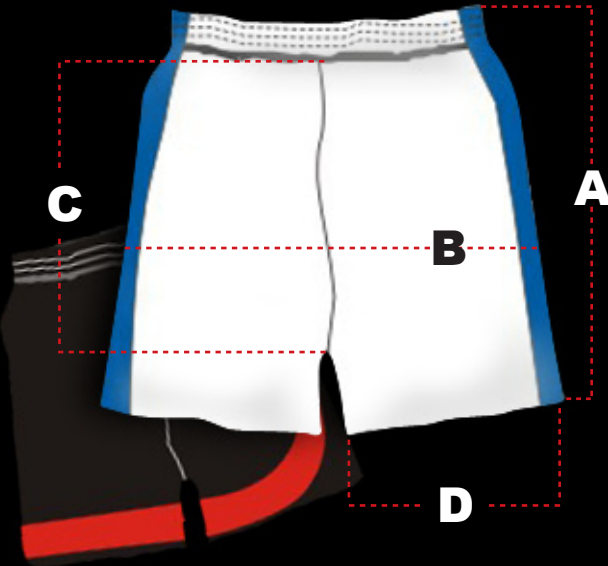

BASKETBALL. SIZE SPECIFICATIONS

MEN'S JERSEY

		XXXL	XXL	XL	L	M	S	XS	YL	YM	YS	YXS
		56	54	52	50	48	46	44	42	40	38	36
A	CBL	36"	35"	34"	33"	32"	31"	30"	29"	28"	27"	26"
B	BODY	28"	27"	26"	25"	24"	23"	22"	21"	20"	19"	18"
C	ARMHOLE	30"	29"	28"	27"	26"	25"	24"	23"	22"	21"	20"
D	SHOULDER WIDTH	3 1/2"	3 1/2"	3 1/2"	3 1/2"	3 1/4"	3 1/4"	3 1/4"	3"	3"	3"	3"
E	NECK DROP	7 1/2"	7 1/2"	7 1/2"	7 1/2"	7"	7"	6 1/2"	6 1/2"	6 1/2"	6"	6"

**If you want a loose fit, order the next size*

BASKETBALL. SIZE SPECIFICATIONS

MEN'S SHORTS

		XXXL	XXL	XL	L	M	S	XS	YL	YM	YS	YXS
		56	54	52	50	48	46	44	42	40	38	36
A	LENGTH	24"	23"	22"	21"	20"	19"	18"	17"	16"	15"	14"
B	WIDTH	28"	27"	26"	25"	24"	23"	22"	21"	20"	19"	18"
C	CROTCH	14 1/2"	14"	13 1/2"	13"	12 1/2"	12"	11 1/2"	11"	10 1/2"	10"	9 1/2"
D	LEG OPENING	32"	31"	30"	29"	28"	27"	26"	25"	24"	23"	22"

**If you want a loose fit, order the next size*

BASKETBALL. SIZE SPECIFICATIONS

MEN'S WARMERS

		XXXL	XXL	XL	L	M	S	XS	YL	YM	YS	YXS
		56	54	52	50	48	46	44	42	40	38	36
A	LENGTH	36"	35"	34"	33"	32"	31"	30"	29"	28"	27"	26"
B	WIDTH	59"	57"	55"	53"	51"	49"	47"	45"	43"	41"	39"
C	SHOULDER	24"	23"	22"	21"	20"	19"	18"	17"	16"	15"	14"
D	SLEEVE LENGTH	12"	11 1/2"	11"	10 1/2"	10"	9 1/2"	9"	8 1/2"	8"	7 1/2"	7"
E	SLEEVE OPENING	11"	10 1/4"	10"	9 1/2"	9"	8 1/2"	8"	7 1/2"	7"	6 1/2"	6"
F	ARMHOLE	27"	26"	25"	24"	23"	22"	21"	20"	19"	18"	17"
G	NECKDROP	7 1/2"	7 1/2"	7 1/2"	7"	7"	7"	6 1/2"	6 1/2"	6 1/2"	6"	6"

**If you want a loose fit, order the next size*