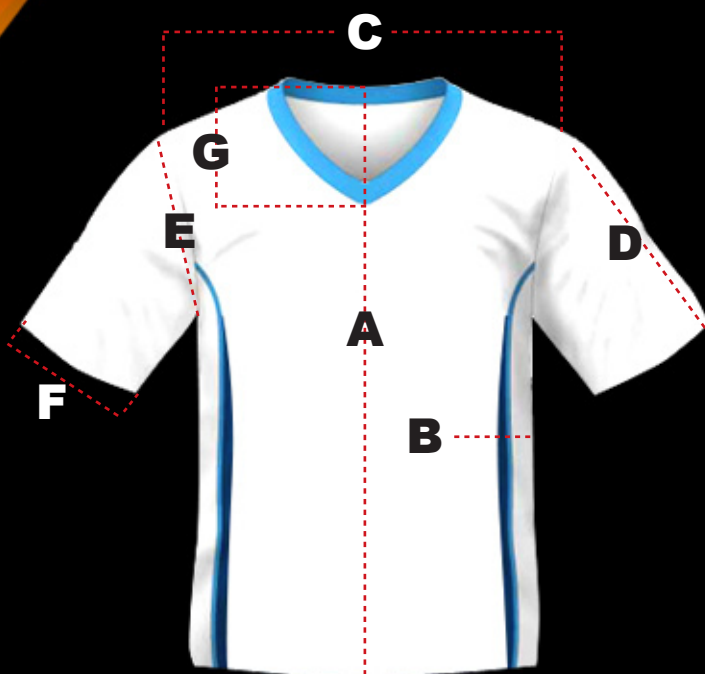

BASKETBALL. SIZE SPECIFICATIONS

MEN'S JERSEY

		XXXL	XXL	XL	L	M	S	XS	YL	YM	YS	YXS
		56	54	52	50	48	46	44	42	40	38	36
A	CBL	36"	35"	34"	33"	32"	31"	30"	29"	28"	27"	26"
B	BODY	28"	27"	26"	25"	24"	23"	22"	21"	20"	19"	18"
C	ARMHOLE	30"	29"	28"	27"	26"	25"	24"	23"	22"	21"	20"
D	SHOULDER WIDTH	3 1/2"	3 1/2"	3 1/2"	3 1/2"	3 1/4"	3 1/4"	3 1/4"	3"	3"	3"	3"
E	NECK DROP	7 1/2"	7 1/2"	7 1/2"	7 1/2"	7"	7"	6 1/2"	6 1/2"	6 1/2"	6"	6"

**If you want a loose fit, order the next size*

BASKETBALL. SIZE SPECIFICATIONS

MEN'S SHORTS

		XXXL	XXL	XL	L	M	S	XS	YL	YM	YS	YXS
		56	54	52	50	48	46	44	42	40	38	36
A	LENGTH	24"	23"	22"	21"	20"	19"	18"	17"	16"	15"	14"
B	WIDTH	28"	27"	26"	25"	24"	23"	22"	21"	20"	19"	18"
C	CROTCH	14 1/2"	14"	13 1/2"	13"	12 1/2"	12"	11 1/2"	11"	10 1/2"	10"	9 1/2"
D	LEG OPENING	32"	31"	30"	29"	28"	27"	26"	25"	24"	23"	22"

**If you want a loose fit, order the next size*

BASKETBALL. SIZE SPECIFICATIONS

MEN'S WARMERS

		XXXL	XXL	XL	L	M	S	XS	YL	YM	YS	YXS
		56	54	52	50	48	46	44	42	40	38	36
A	LENGTH	36"	35"	34"	33"	32"	31"	30"	29"	28"	27"	26"
B	WIDTH	59"	57"	55"	53"	51"	49"	47"	45"	43"	41"	39"
C	SHOULDER	24"	23"	22"	21"	20"	19"	18"	17"	16"	15"	14"
D	SLEEVE LENGTH	12"	11 1/2"	11"	10 1/2"	10"	9 1/2"	9"	8 1/2"	8"	7 1/2"	7"
E	SLEEVE OPENING	11"	10 1/4"	10"	9 1/2"	9"	8 1/2"	8"	7 1/2"	7"	6 1/2"	6"
F	ARMHOLE	27"	26"	25"	24"	23"	22"	21"	20"	19"	18"	17"
G	NECKDROP	7 1/2"	7 1/2"	7 1/2"	7"	7"	7"	6 1/2"	6 1/2"	6 1/2"	6"	6"

**If you want a loose fit, order the next size*