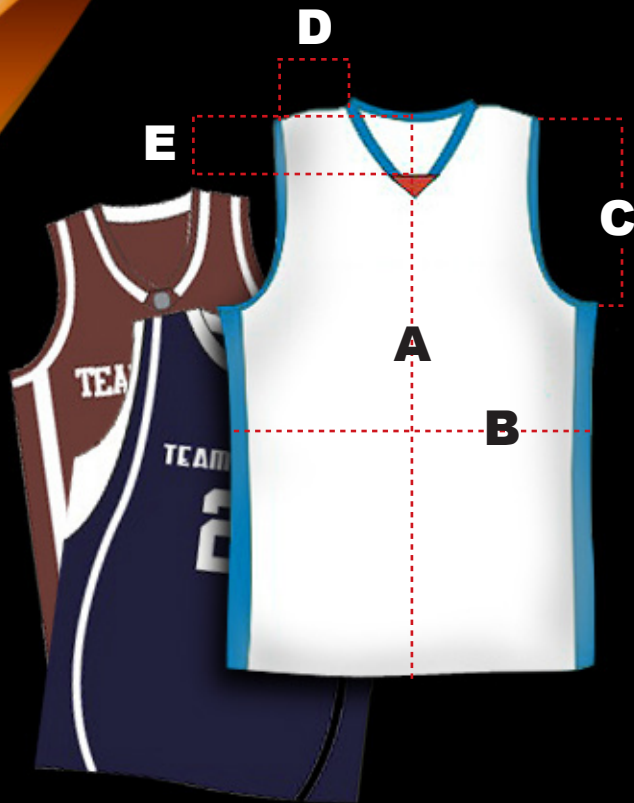

BASKETBALL. SIZE SPECIFICATIONS

MEN'S JERSEY

		XXXL	XXL	XL	L	M	S	XS	YL	YM	YS	YXS
		56	54	52	50	48	46	44	42	40	38	36
A	CBL	36"	35"	34"	33"	32"	31"	30"	29"	28"	27"	26"
B	BODY	28"	27"	26"	25"	24"	23"	22"	21"	20"	19"	18"
C	ARMHOLE	30"	29"	28"	27"	26"	25"	24"	23"	22"	21"	20"
D	SHOULDER WIDTH	3 1/2"	3 1/2"	3 1/2"	3 1/2"	3 1/4"	3 1/4"	3 1/4"	3"	3"	3"	3"
E	NECK DROP	7 1/2"	7 1/2"	7 1/2"	7 1/2"	7"	7"	6 1/2"	6 1/2"	6 1/2"	6"	6"

**If you want a loose fit, order the next size*

BASKETBALL. SIZE SPECIFICATIONS

MEN'S SHORTS

		XXXL	XXL	XL	L	M	S	XS	YL	YM	YS	YXS
		56	54	52	50	48	46	44	42	40	38	36
A	LENGTH	24"	23"	22"	21"	20"	19"	18"	17"	16"	15"	14"
B	WIDTH	28"	27"	26"	25"	24"	23"	22"	21"	20"	19"	18"
C	CROTCH	14 1/2"	14"	13 1/2"	13"	12 1/2"	12"	11 1/2"	11"	10 1/2"	10"	9 1/2"
D	LEG OPENING	32"	31"	30"	29"	28"	27"	26"	25"	24"	23"	22"

**If you want a loose fit, order the next size*

BASKETBALL. SIZE SPECIFICATIONS

MEN'S WARMERS

		XXXL	XXL	XL	L	M	S	XS	YL	YM	YS	YXS
		56	54	52	50	48	46	44	42	40	38	36
A	LENGTH	36"	35"	34"	33"	32"	31"	30"	29"	28"	27"	26"
B	WIDTH	59"	57"	55"	53"	51"	49"	47"	45"	43"	41"	39"
C	SHOULDER	24"	23"	22"	21"	20"	19"	18"	17"	16"	15"	14"
D	SLEEVE LENGTH	12"	11 1/2"	11"	10 1/2"	10"	9 1/2"	9"	8 1/2"	8"	7 1/2"	7"
E	SLEEVE OPENING	11"	10 1/4"	10"	9 1/2"	9"	8 1/2"	8"	7 1/2"	7"	6 1/2"	6"
F	ARMHOLE	27"	26"	25"	24"	23"	22"	21"	20"	19"	18"	17"
G	NECKDROP	7 1/2"	7 1/2"	7 1/2"	7"	7"	7"	6 1/2"	6 1/2"	6 1/2"	6"	6"

**If you want a loose fit, order the next size*