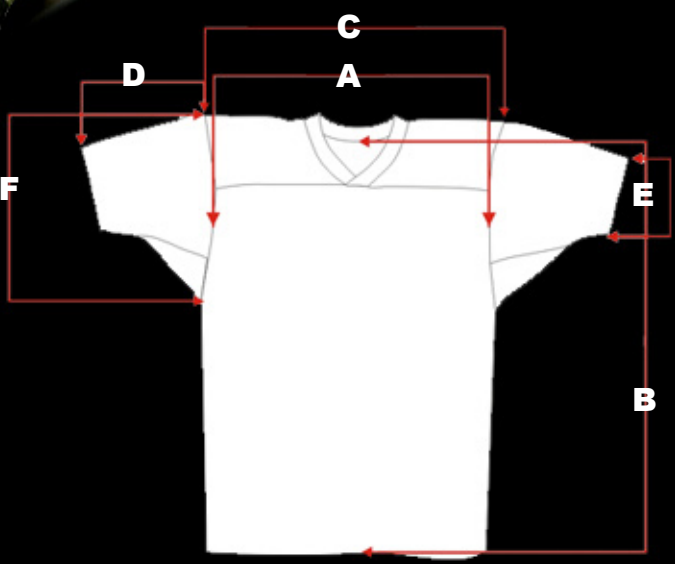

3XL	2XL	XL	L	M	S	XS	2XS	YXL	YL	YM	YS
A	CHEST	56"	54"	52"	50"	48"	46"	44"	42"	40"	38"	36"	34"
B	CBL	34"	33"	32"	31"	30"	29"	28"	27"	26"	25"	24"	23"
C	SHOULDER	28"	27"	26"	25"	24"	23"	22"	21"	20"	19"	18"	17"
D	SLEEVE LENGTH	11 1/2"	11"	10 1/2"	10"	9 1/2"	9"	8 1/2"	8"	7 1/2"	7"	6 1/2"	6"
E	SLEEVE OPENING	10 1/2"	10"	9 1/2"	9"	8 1/2"	8"	7 1/2"	7"	6 1/2"	6"	5 1/2"	5"
F	ARMHOLE	16"	15 1/2"	15"	14 1/2"	14"	13 1/2"	13"	12 1/2"	12"	11 1/2"	11"	10 1/2"