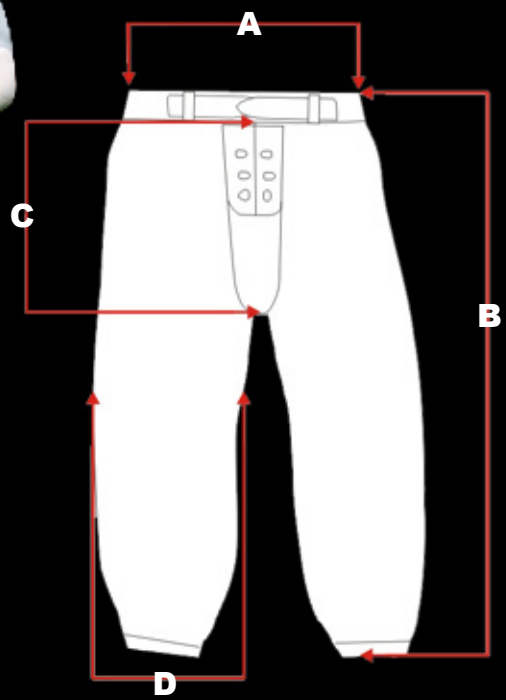

3XL	2XL	XL	L	M	S	XS	YXL	YL	YM	YS	YXS
A	WAIST	40"	38"	36"	34"	32"	30"	29"	26"	24"	22"	20"	18"
B	LENGTH	28"	27 1/2"	27"	26 1/2"	26"	25 1/2"	25"	24 1/2"	24"	23 1/2"	23"	22 1/2"
C	CROTCH	12"	11 1/2"	11"	10 1/2"	10"	9 1/2"	9"	9"	8 1/2"	8"	7 1/2"	7 1/2"
D	LEG OPENING	19"	18 1/2"	18"	17 1/2"	17"	16 1/2"	16"	14 1/2"	13 1/2"	13"	12"	11 1/2"