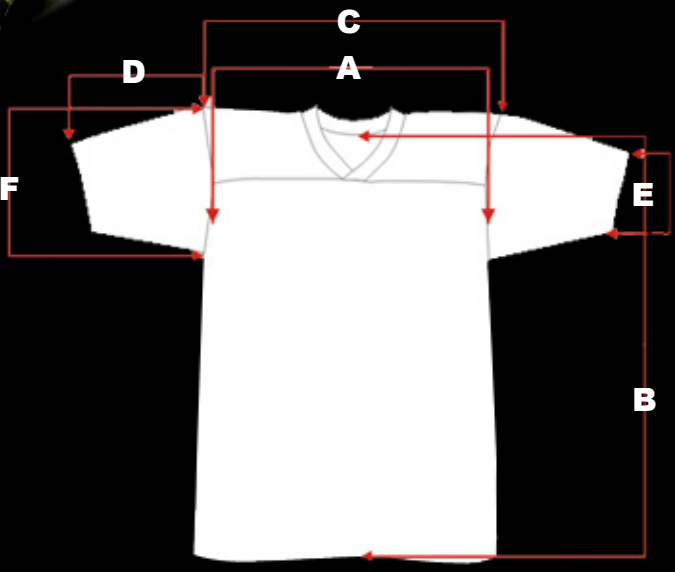

3XL	2XL	XL	L	M	S	XS	2XS	YXL	YL	YM	YS
A	CHEST	56"	54"	52"	50"	48"	46"	44"	42"	40"	38"	36"	34"
B	CBL	34"	33"	32"	31"	30"	29"	28"	27"	26"	25"	24"	23"
C	SHOULDER	28"	27"	26"	25"	24"	23"	22"	21"	20"	19"	18"	17"
D	SLEEVE LENGTH	12"	11 1/2"	11"	10 1/2"	10"	9 1/2"	9"	8 1/2"	8"	7 1/2"	7"	6 1/2"
E	SLEEVE OPENING	10 1/2"	10"	9 1/2"	9"	8 1/2"	8"	7 1/2"	7"	6 1/2"	6"	5 1/2"	5"
F	ARMHOLE	15"	14"	13"	12"	11"	10"	9"	8"	7"	7 1/2"	6"	6 1/2"