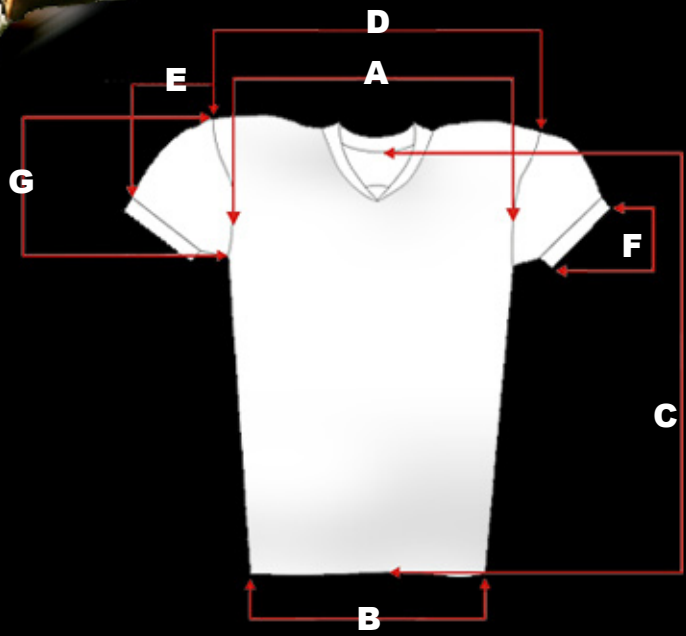

**takbo**

FOOTBALL. SIZE SPECIFICATIONS

CUP SLEEVE CUT

|          |                | 3XL    | 2XL     | XL  | L       | M      | S       | XS  | 2XS     | YXL    | YL     | YM      | YS      |
|----------|----------------|--------|---------|-----|---------|--------|---------|-----|---------|--------|--------|---------|---------|
| <b>A</b> | CHEST          | 56"    | 54"     | 52" | 50"     | 48"    | 46"     | 44" | 42"     | 40"    | 38"    | 36"     | 34"     |
| <b>B</b> | BOTTOM HEM     | 54"    | 52"     | 50" | 48"     | 46"    | 44"     | 42" | 40"     | 39"    | 37"    | 35"     | 33"     |
| <b>C</b> | CBL            | 38"    | 37"     | 36" | 35"     | 34"    | 33"     | 32" | 31"     | 30"    | 29"    | 28"     | 27"     |
| <b>D</b> | SHOULDER       | 29"    | 28"     | 27" | 26"     | 25"    | 24"     | 23" | 22"     | 21"    | 20"    | 19"     | 18"     |
| <b>E</b> | SLEEVE LENGTH  | 8 1/2" | 8 1/2"  | 8"  | 8"      | 8"     | 8"      | 7"  | 7"      | 7"     | 7"     | 6 1/2"  | 6 1/2"  |
| <b>F</b> | SLEEVE OPENING | 8"     | 8"      | 8"  | 8"      | 7 1/2" | 7 1/2"  | 7"  | 7"      | 6 1/2" | 6 1/2" | 6"      | 6"      |
| <b>G</b> | ARMHOLE        | 15"    | 14 1/2" | 14" | 13 1/2" | 13"    | 12 1/2" | 12" | 11 1/2" | 11"    | 11"    | 10 1/2" | 10 1/2" |