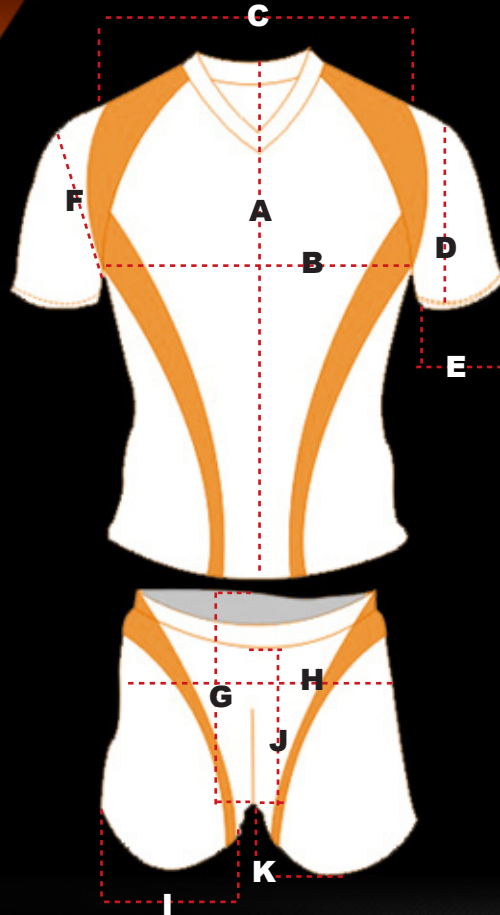

SOCCER. SIZE SPECIFICATIONS

takbo

ADULT SIZE

JERSEY

		XXS	XS	S	M	L	XL	XXL
A	CENTER BACK LENGTH	26"	27"	28"	29"	30"	31"	32"
B	WIDTH	19"	20"	21"	22"	23"	24"	25"
C	SHOULDER	15"	16"	17"	18"	19"	20"	21"
D	SLEEVE LENGTH	8"	8 ¹ / ₂ "	9"	9 ¹ / ₂ "	10"	10 ¹ / ₂ "	11"
E	SLEEVE OPENING	6 ¹ / ₂ "	7"	7 ¹ / ₂ "	8"	8 ¹ / ₂ "	9"	9 ¹ / ₂ "
F	ARMHOLE	18"	19"	20"	21"	22"	23"	24"

SHORTS

		XS	S	M	L	XL	XXL
G	LENGTH	18"	18 ¹ / ₂ "	19"	19 ¹ / ₂ "	20"	20 ¹ / ₂ "
H	WIDTH	40"	42"	44"	46"	48"	50"
I	LEG OPENING	25"	26"	27"	28"	29"	30"
J	CROTCH	11"	11 ¹ / ₂ "	12"	12 ¹ / ₂ "	13"	13 ¹ / ₂ "
K	INSEAM	6"	6 ¹ / ₄ "	6 ¹ / ₂ "	6 ³ / ₄ "	7"	7 ¹ / ₄ "

SOCCER. SIZE SPECIFICATIONS

takbo

YOUTH SIZE

JERSEY

		XXS	YXS	YS	YM	YL
A	CENTER BACK LENGTH	21"	22"	23"	24"	25"
B	WIDTH	14"	15"	16"	17"	18"
C	SHOULDER	13"	14"	15"	16"	17"
D	SLEEVE LENGTH	6"	6 ¹ / ₂ "	7"	7 ¹ / ₂ "	8"
E	SLEEVE OPENING	6"	6 ¹ / ₂ "	7"	7 ¹ / ₂ "	8"
F	ARMHOLE	16"	17"	18"	19"	20"

SHORTS

		XXS	YXS	YS	YM	YL
G	LENGTH	14 ¹ / ₂ "	15"	15 ¹ / ₂ "	16"	16 ¹ / ₂ "
H	WIDTH	30"	32"	34"	36"	38"
I	LEG OPENING	20"	21"	22"	23"	24"
J	CROTCH	9"	9 ¹ / ₂ "	10"	10 ¹ / ₂ "	11"
K	INSEAM	4 ¹ / ₂	4 ³ / ₄ "	5"	5 ¹ / ₄ "	5 ¹ / ₂ "